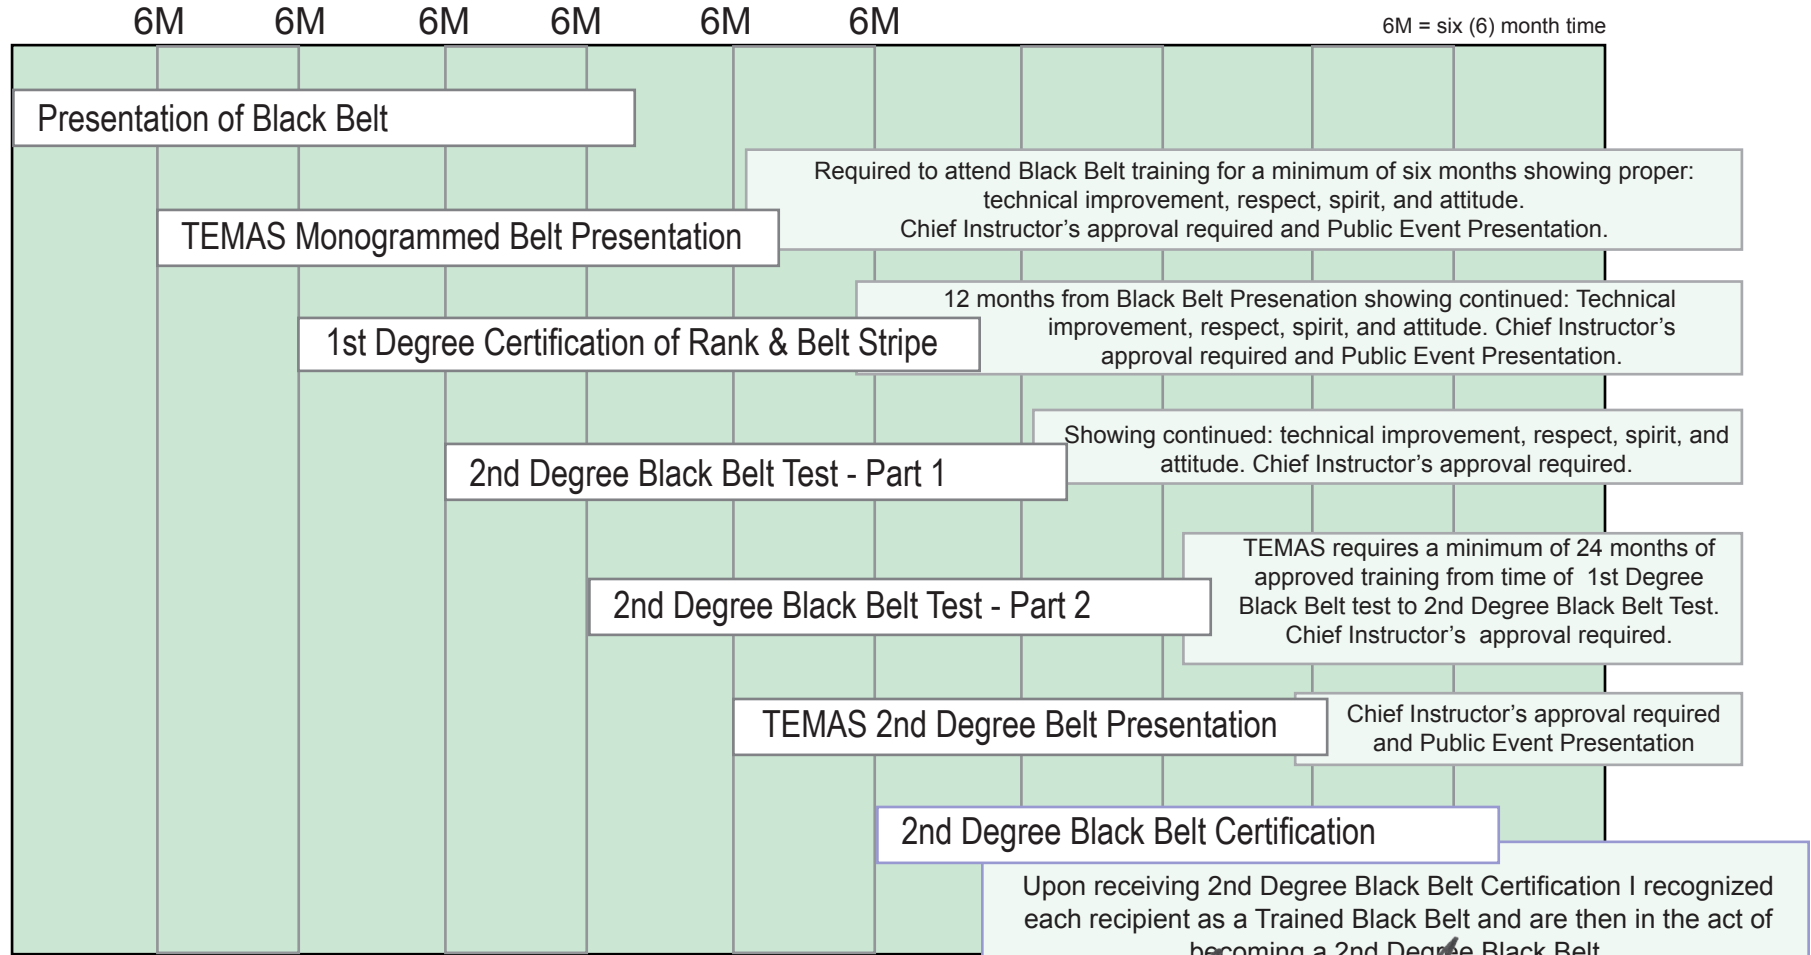

Black Belt Growth- time and grade as our journey begins.

TEMAS BB-TG

The Masters of The Educational Martial Arts System, Inc (TEMAS) are pleased to have you one step closer to achieving your 1st Degree Black Belt. The ranks of Black Belt are marked and stretch out before you. Each one of our goals as a Black Belt are our own, yet supported by those whom have traveled before us (the Dan members) and those with us. Please accept this as a guide, not a rule for some of the mile markers along your journey.

Black Belt Test Part I: White thru blue techniques and conditioning. Black Belt Test Part II: All red belt/black belt techniques and applications.

Lifetime Memberships recognition patch

Brian D. Manna
Grandmaster Brian D.Manna